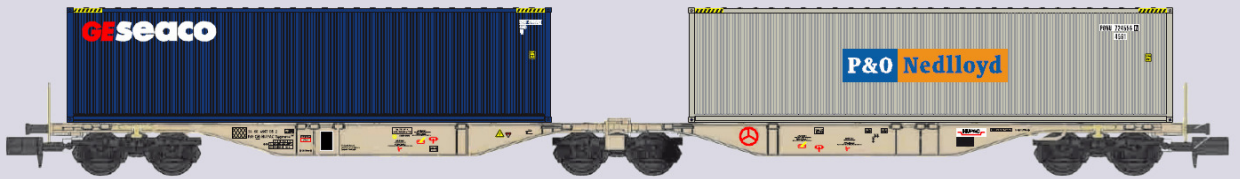

RR 60124 & RR 60125 – Warsteiner

RR 60115
RAIL4CHEM

RR 60118
NMBS/ SNCB
TOUAX

RR 60131
WASCOSA

RR 60132
WASCOSA

New - Neu – Nieuw – Nouveau

RR 60128
AAE HUPAC

Ordernr. :	Type of car	COMPANY	CONTAINERS
RR60101	Sggmrss '90	ERS	P&O Nedlloyd + P&O Nedlloyd
RR60107	Sggmrss '90	ACTS	Evergreen + MSC
RR60116	Sggmrss '90	Rail4Chem	CMA CGM + CMA CGM
RR60128	Sggmrss '90	AAE HUPAC	P+O Nedlloyd + GESeaco
RR60134	Sggmrss '90	ERR (blue)	Hamburg Sud + MSC
RR60135	Sggmrss '90	ERR (blue)	CAI + CMA CGM