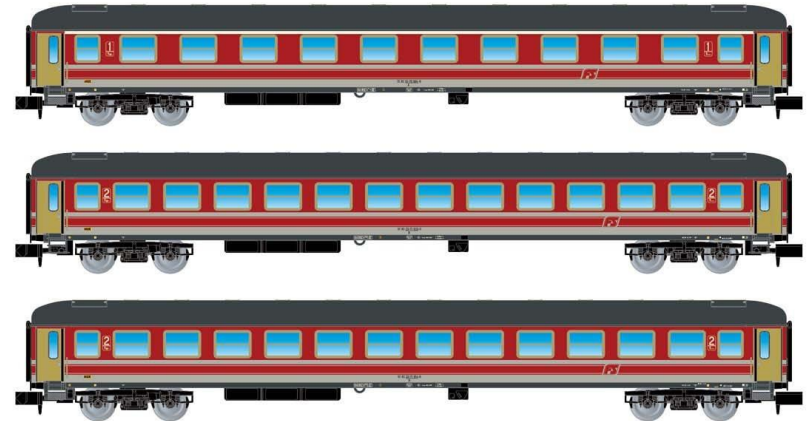

Arnold

- HN4316 / HN4317 FS UIC-X
  Epoche IV-V